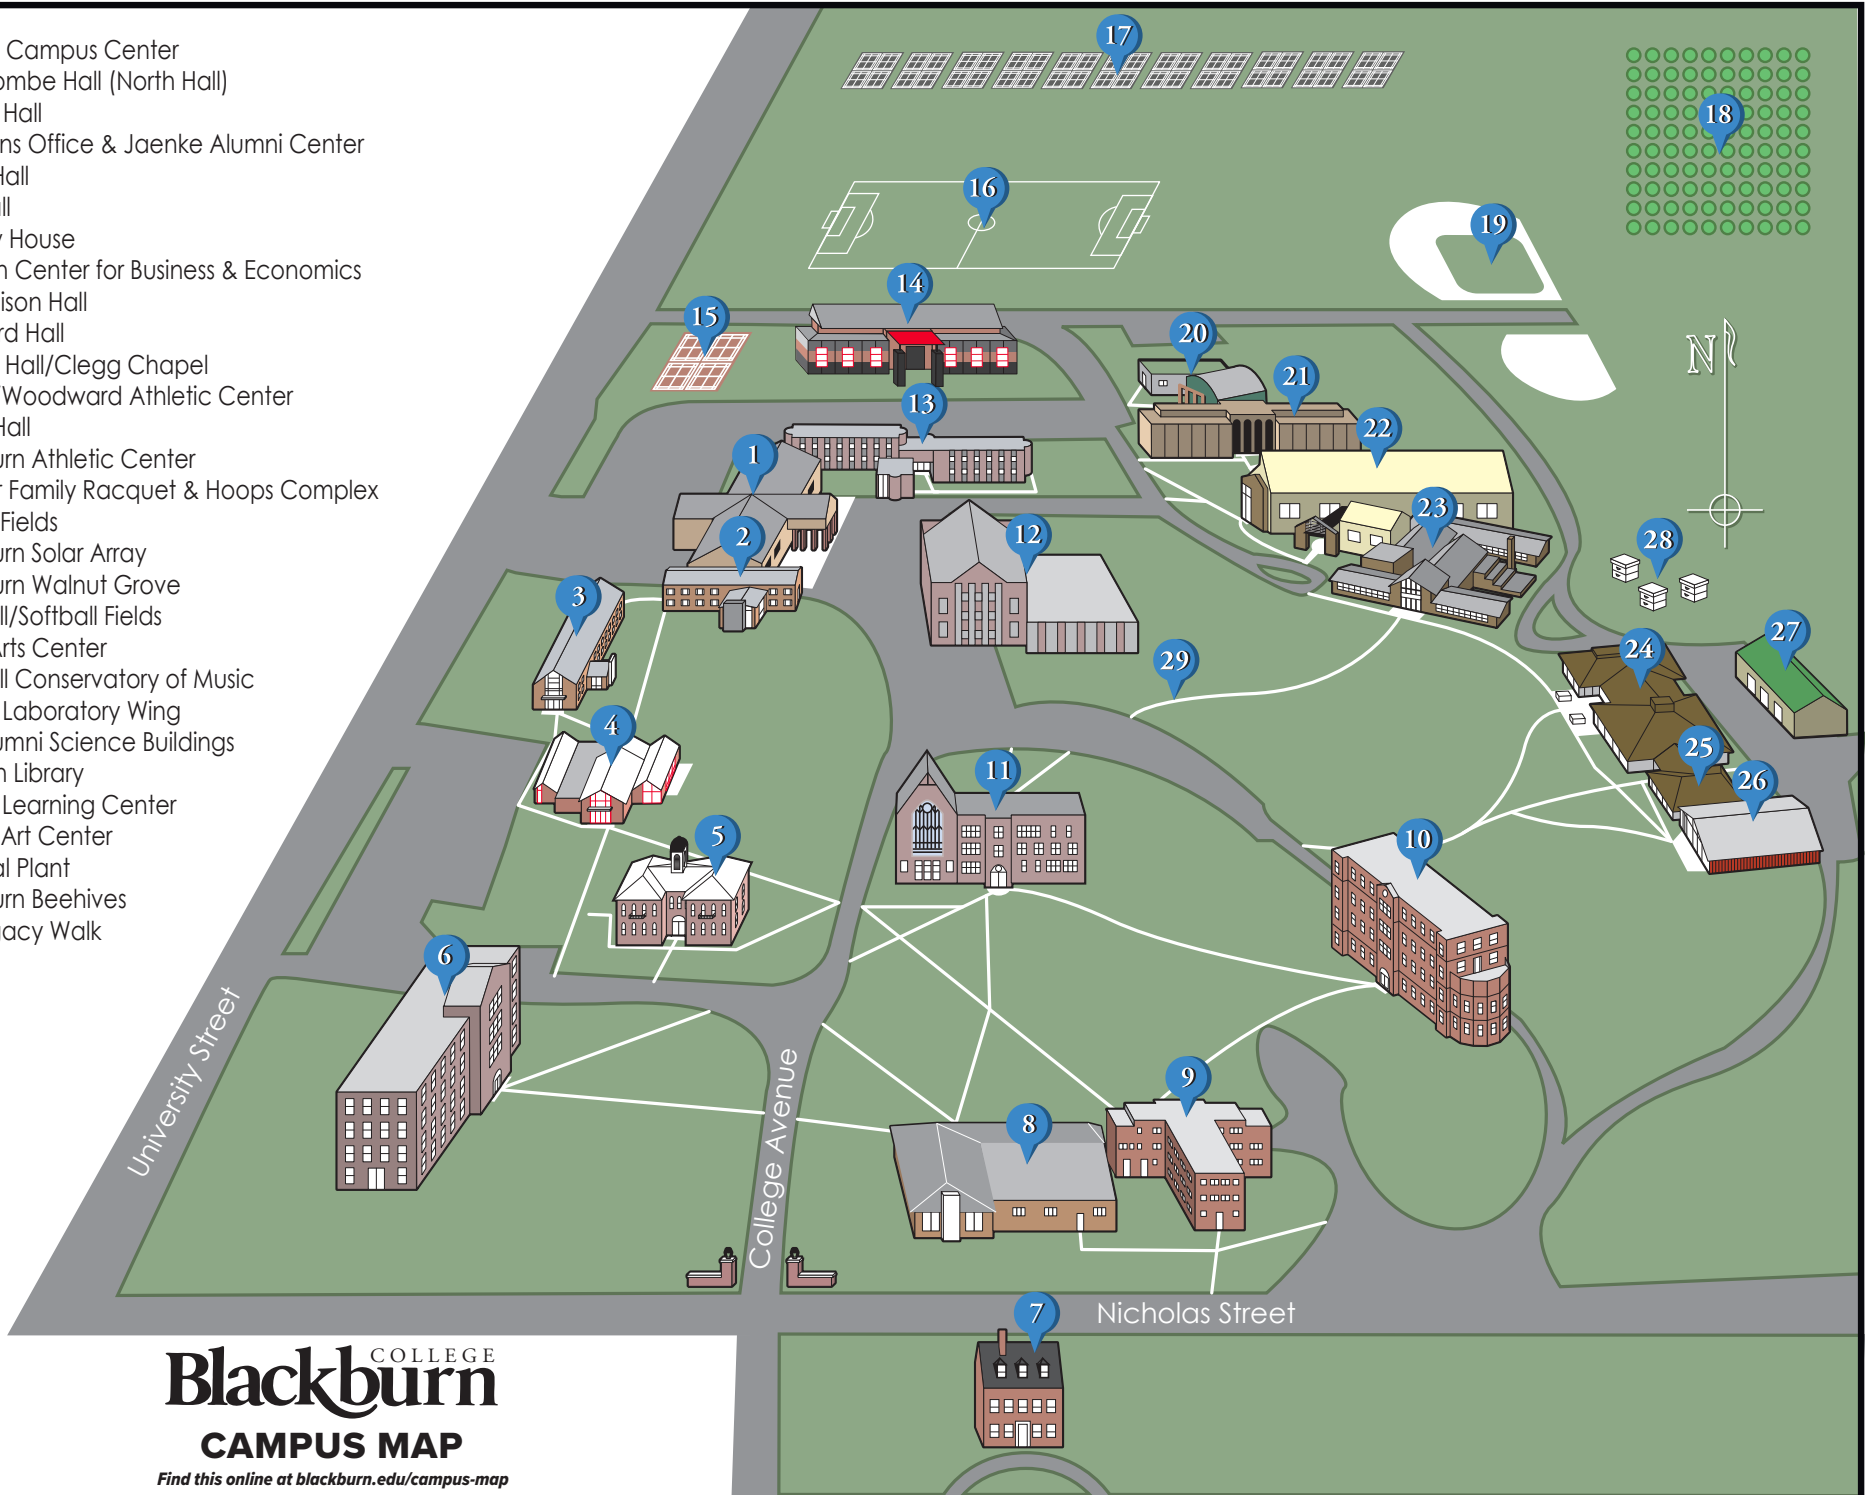

1. Demuzio Campus Center
2. Challacombe Hall (North Hall)
3. Graham Hall
4. Admissions Office & Jaenke Alumni Center
5. Ludlum Hall
6. Butler Hall
7. McKinley House
8. Woodson Center for Business & Economics
9. Jones-Allison Hall
10. Stoddard Hall
11. Hudson Hall/Clegg Chapel
12. Dawes/Woodward Athletic Center
13. Jewell Hall
14. Blackburn Athletic Center
15. Gugger Family Racquet & Hoops Complex
16. Soccer Fields
17. Blackburn Solar Array
18. Blackburn Walnut Grove
19. Baseball/Softball Fields
20. Visual Arts Center
21. Bothwell Conservatory of Music
22. Mahan Laboratory Wing
23. Olin/Alumni Science Buildings
24. Lumpkin Library
25. Rahme Learning Center
26. Renner Art Center
27. Physical Plant
28. Blackburn Beehives
29. The Legacy Walk

COLLEGE
Blackburn
 CAMPUS MAP

Find this online at blackburn.edu/campus-map