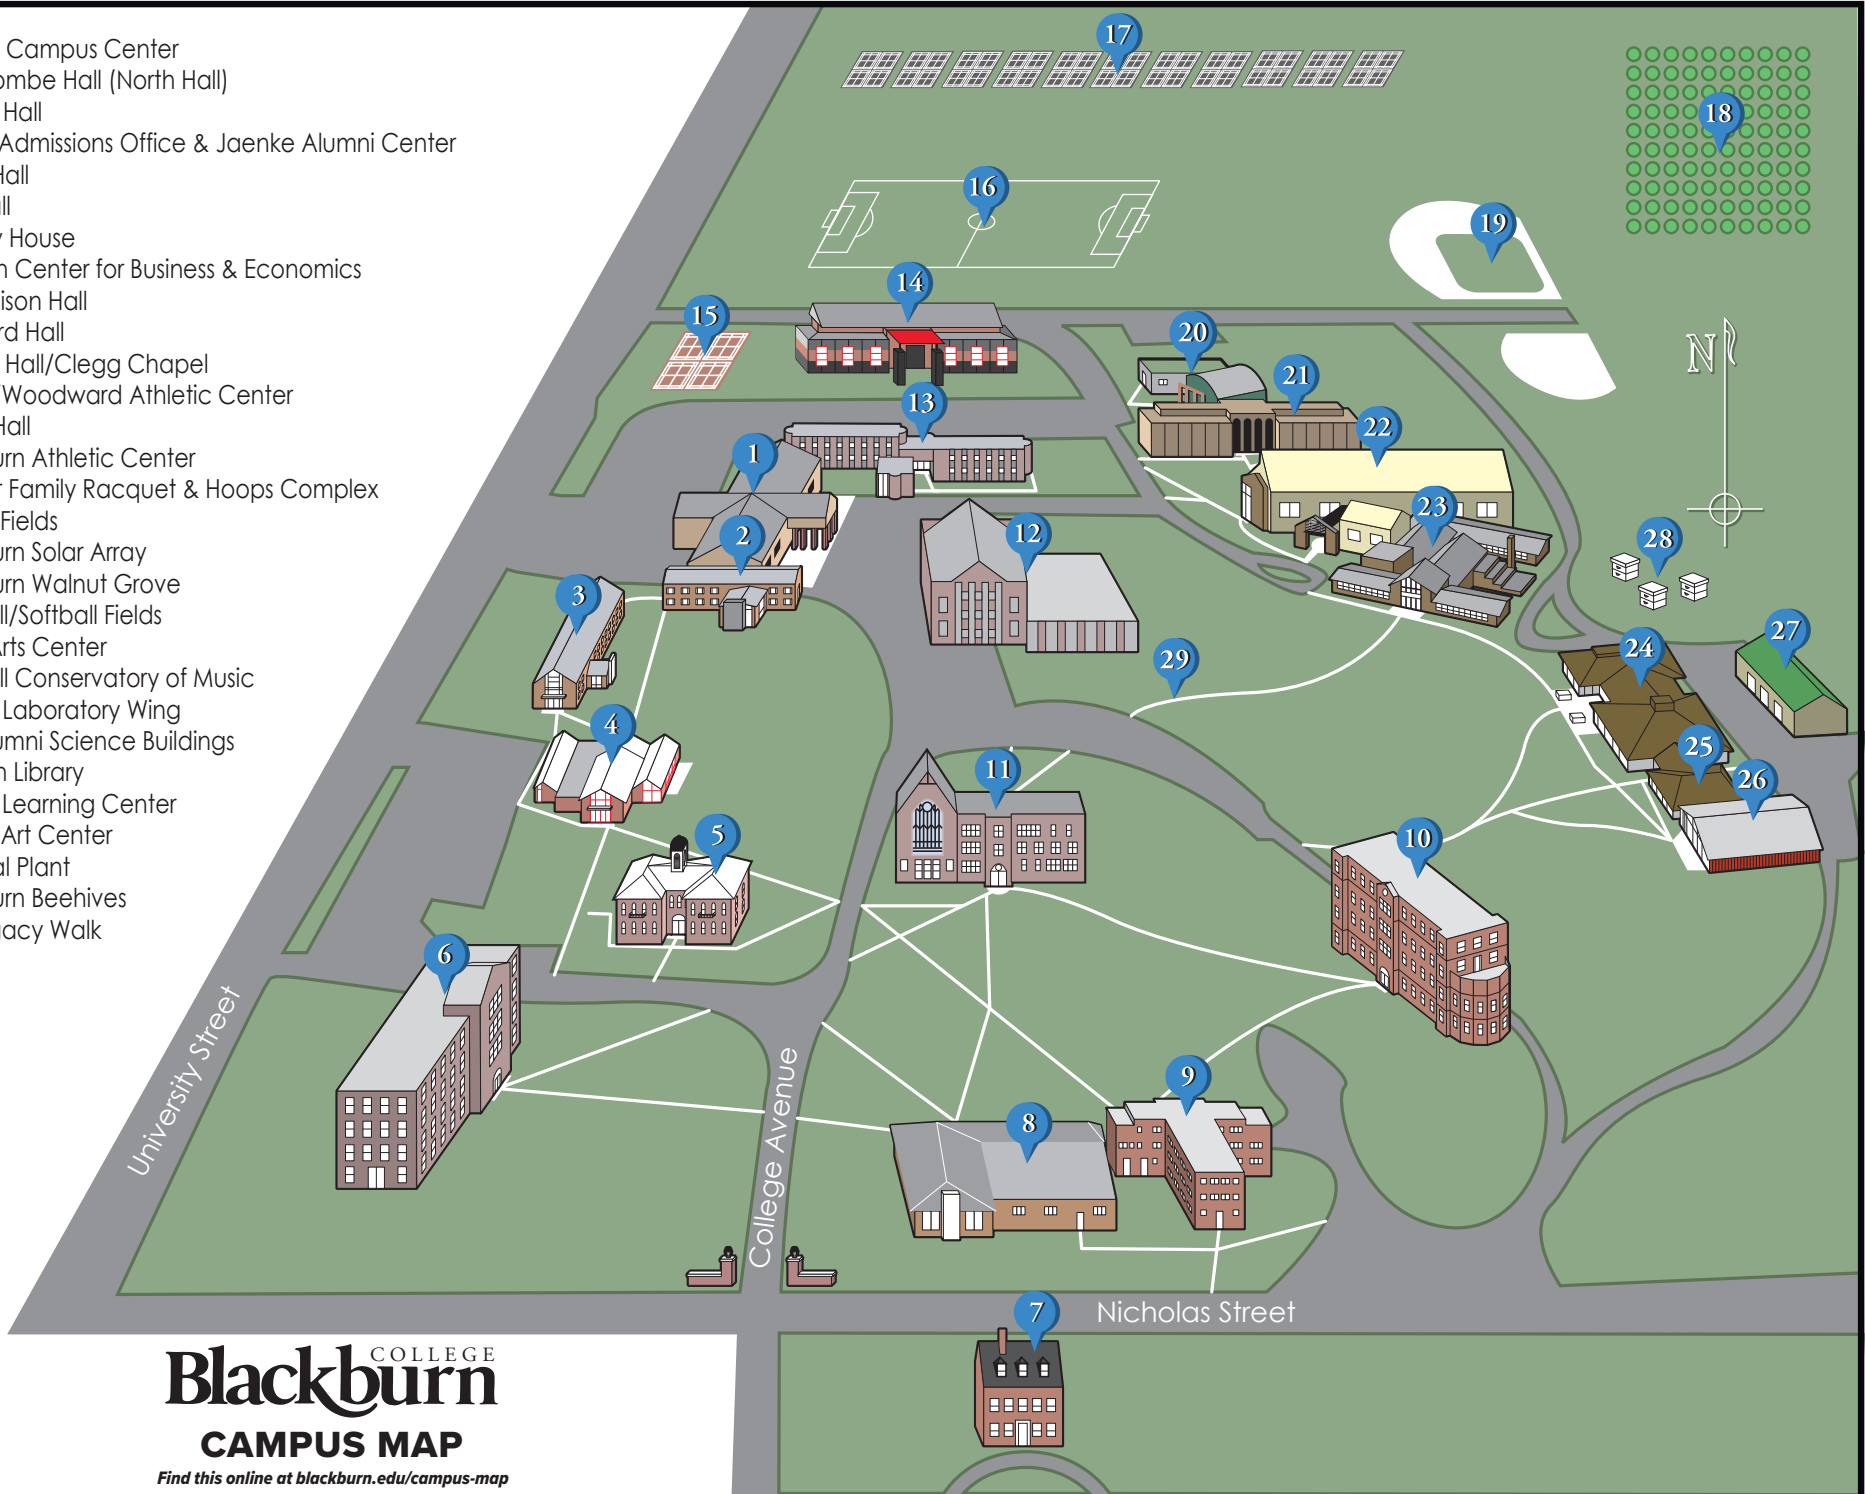

1. Demuzio Campus Center
2. Challacombe Hall (North Hall)
3. Graham Hall
4. Godwin Admissions Office & Jaenke Alumni Center
5. Ludlum Hall
6. Butler Hall
7. McKinley House
8. Woodson Center for Business & Economics
9. Jones-Allison Hall
10. Stoddard Hall
11. Hudson Hall/Clegg Chapel
12. Dawes/Woodward Athletic Center
13. Jewell Hall
14. Blackburn Athletic Center
15. Gugger Family Racquet & Hoops Complex
16. Soccer Fields
17. Blackburn Solar Array
18. Blackburn Walnut Grove
19. Baseball/Softball Fields
20. Visual Arts Center
21. Bothwell Conservatory of Music
22. Mahan Laboratory Wing
23. Olin/Alumni Science Buildings
24. Lumpkin Library
25. Rahme Learning Center
26. Renner Art Center
27. Physical Plant
28. Blackburn Beehives
29. The Legacy Walk

COLLEGE
Blackburn
 CAMPUS MAP

Find this online at blackburn.edu/campus-map